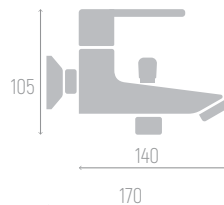

Смеситель для ванны

Материал корпуса: сплав
Цвет: хром
Керамический картридж: d 35 мм
Излив: литой, неповоротный
Длина излива: 14 см
Дивертор: вытяжной
Душевой шланг: 150 см
Лейка ЛЮКС (5 режимов струи)
Эксцентрики, отражатели