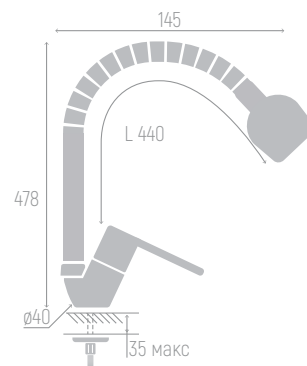

КВАЗАР QUAZAR

Коллекция

0402.185

Смеситель для кухни

Материал корпуса: сплав
Цвет: хром
Керамический картридж: d 35 мм
Излив: гибкий, поворотный
Длина излива (от корпуса до аэратора): 44 см
Крепеж: шпилька